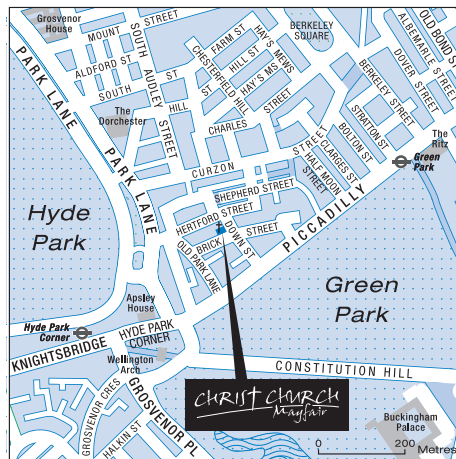

CHRIST CHURCH Mayfair

who are we?

We are an Anglican Evangelical church committed to the teachings of the Bible. We aim to explore the message and significance of Jesus Christ's life, death and resurrection in a way that's accessible to all.

where are we?

We meet at Christ Church, Down Street, Mayfair W1J 7AN

September-December 2011

TERMCARD

We seek to teach the Bible...

so that people love Jesus...

and then work to build community...
share the gospel...
love our neighbours

who to contact?

Staff and apprentice email addresses are formed of

firstname.surname@christchurchmayfair.org

e.g. *matt.fuller@christchurchmayfair.org*

Staff:

Matt Fuller Senior Minister

Sarah Farrar-Bell Women's Worker (part-time)

Matt Lloyd Assistant Minister (midweek bible-study groups)

Ruth Riordan Women's Worker

Simon Pedley Assistant Minister (Students and music)

Richard Criddle Children's/International Worker

Sharon Peters Administrator

Aaron Holloway-Nahum Assistant Administrator

Apprentices: Chris Hanning, Ryan Muir, Nathan Richards, Dave Wakefield, Alex Wingrove

Elders: Marc Doring, Charles Farrar-Bell, Matt Fuller, Hugh Gittins, Simon Hallett, Andy Knight, Matt Lloyd, Roger Loosley, Andre Malan, Stephen Moore, Simon Pedley

Contact Us

Offices: Lower Ground Floor, Interpark House,

7 Down St, London, W1J 7AJ

T 020 7629 5885

E info@christchurchmayfair.org

W www.christchurchmayfair.org

dates for the term ahead

07SEP	Prayer Meeting
10SEP	Proms in the Park
11SEP	Lunch after morning service
13SEP	Home Groups start
14&21SEP	Summer Special: talks from John's gospel
24SEP	Leaders' Training Day
28SEP	Annual Dinner
29SEP	Student Day
04-08OCT	Live in London – International outreach
11OCT	Student KG starts; Christianity Explored starts
12/13OCT	Knowing God/Prepared to Serve start
14OCT	International Café starts
15OCT	Women's Convention; Men's Brunch (with crêche)
16OCT	Lunch after morning service
23OCT	Welcome Tea
27OCT	Christianity Explored starts
29-31Oct	Tuesday midweek groups Weekend Away
01NOV	Sports Quiz (with short gospel talk)
04-06NOV	Wednesday midweek groups Weekend Away
06NOV	Shoobox Sunday
12-14NOV	Thursday/PTS midweek groups Weekend Away
25NOV	Sweetness and Jazz
07DEC	Prayer Meeting
08DEC	Women's Guest Event
10DEC	Carols round the tree